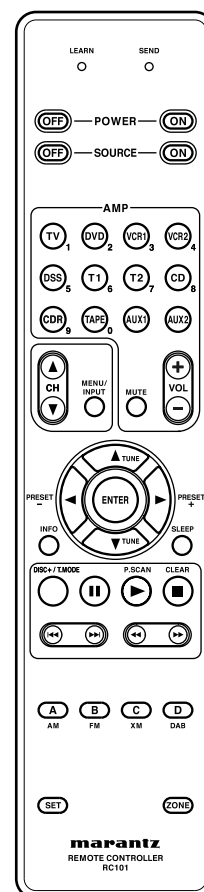

# Service Manual

RC101 /E1B

## Remote Controller

RC101 is not possible to repair.

- The substitutes for exchanging are supplied with following parts number.
- RC101の修理があった場合には新品(パッケージ無し)と交換してください。

### PARTS LIST

P.W.B. NAME	POS. NO.	VERS. COLOR	PART NO. (FOR EUR)	PART NO. (MZ)	PART NAME	DESCRIPTION
	Z001		00MZK31CW0010	00MZK31CW0010	UNIT KIT	REMOTE CONTROLLER RC101 000-203800030
<b>PACKING</b>						
	001T		00M31CW851020	00M31CW851020	USER GUIDE	BASIC USER GUIDE 6LANGUAGE 47007-0000620
	004T		00M31CW851010	00M31CW851010	USER GUIDE	USER GUIDE ENGLISH 47007-0000570